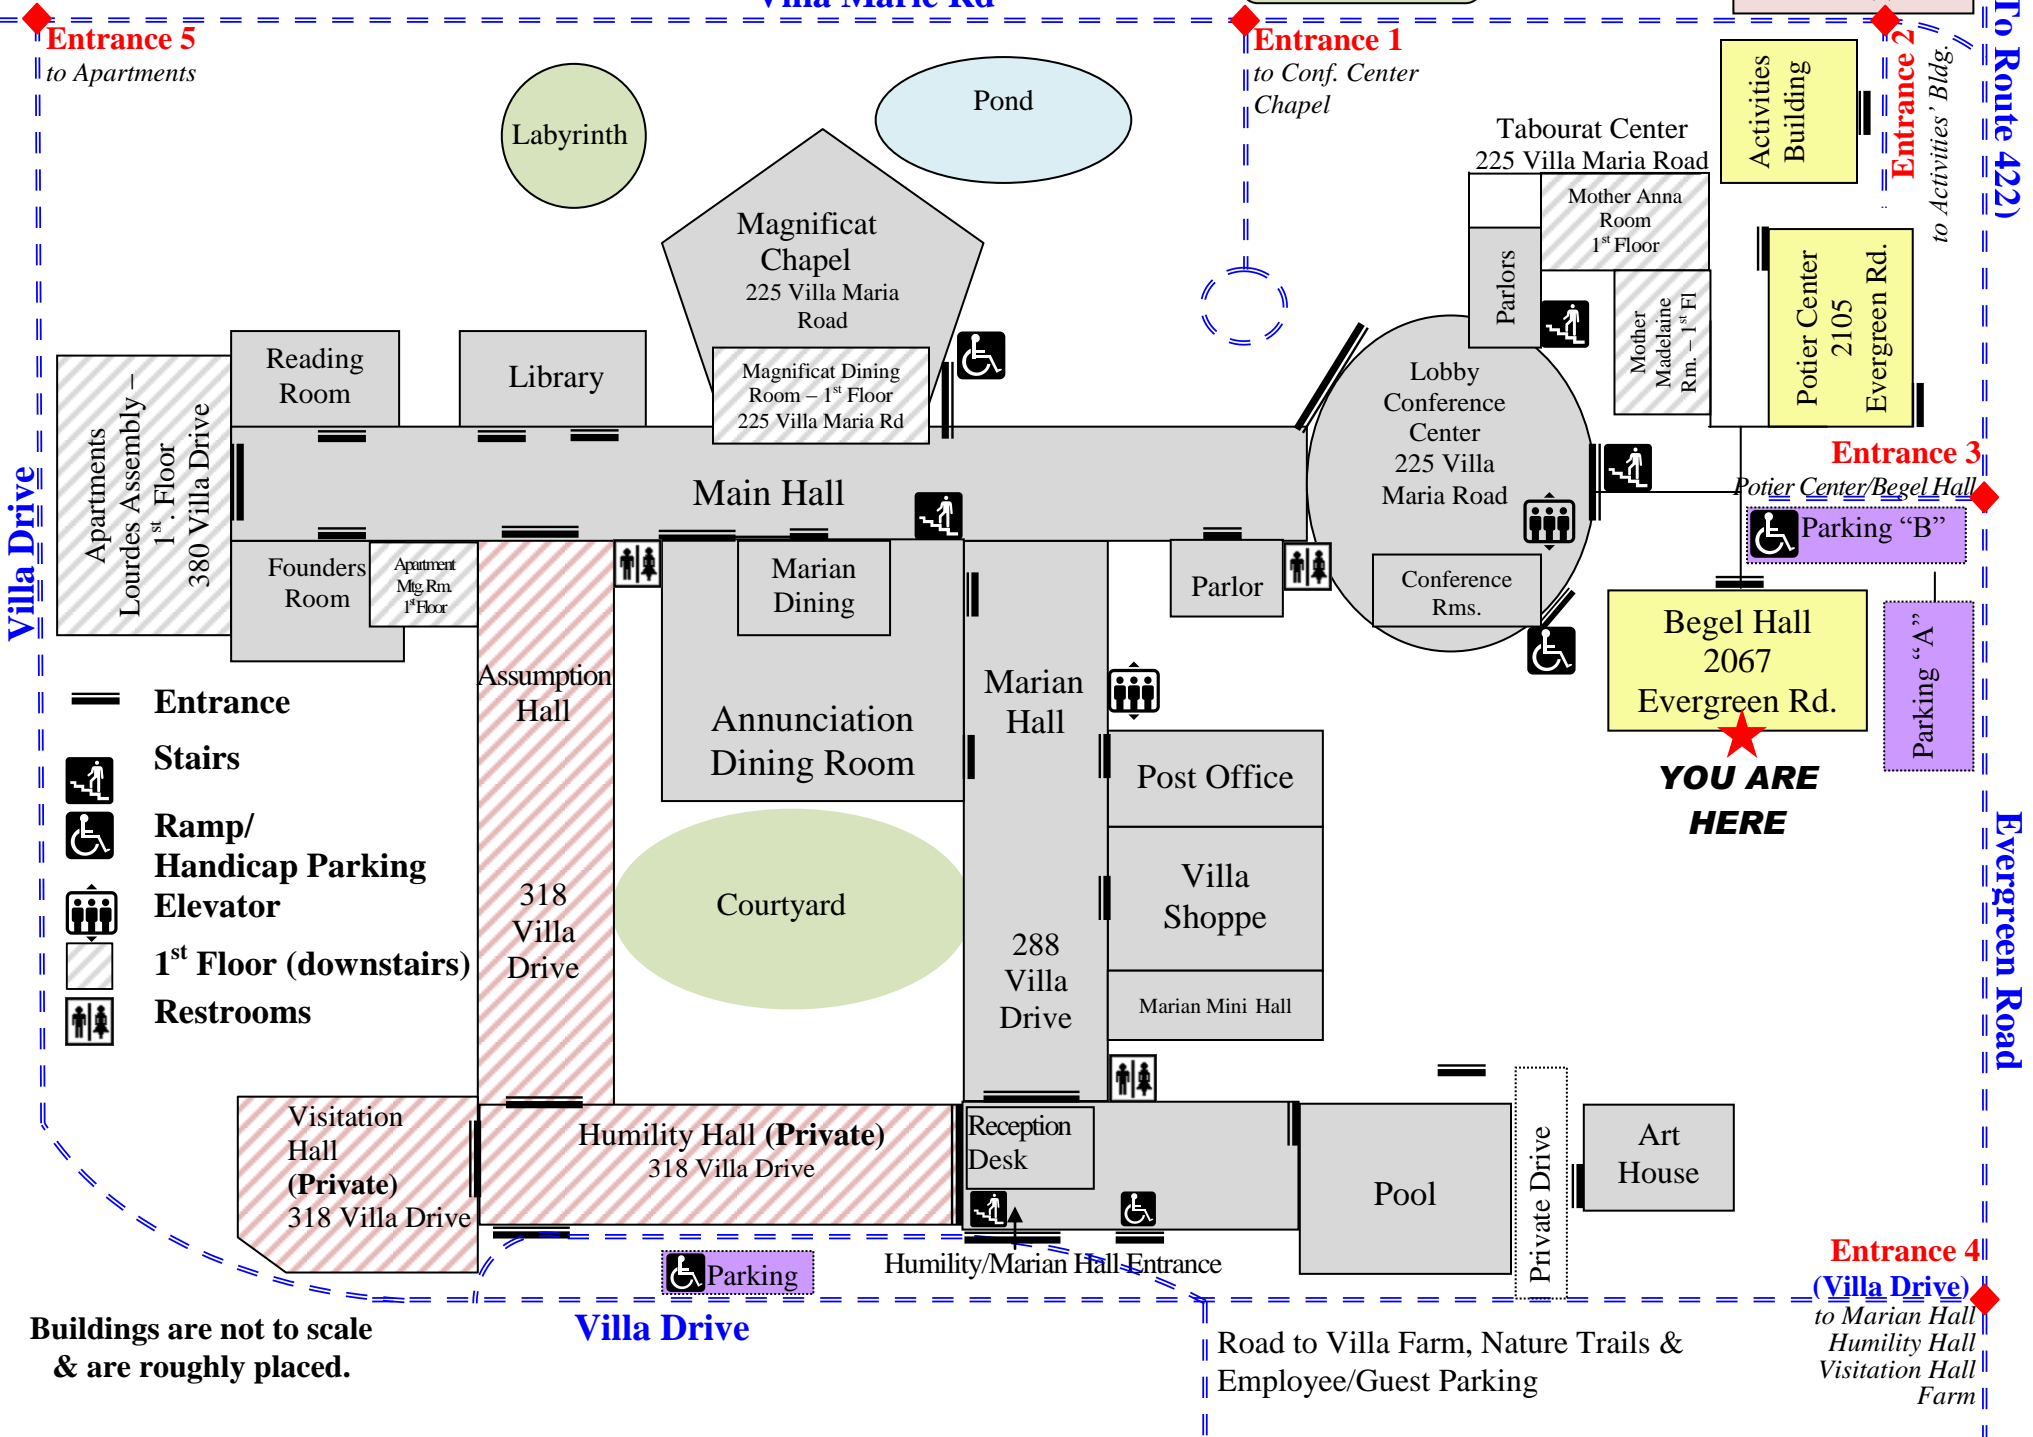

VILLA MARIA COMMUNITY CENTER CAMPUS MAP

Org. 1/01
Last Revised 2/1/2011

Villa Maria, Pennsylvania

Villa Marie Rd

- Entrance
- Stairs
- Ramp/
Handicap Parking
- Elevator
- 1st Floor (downstairs)
- Restrooms

Buildings are not to scale
& are roughly placed.

Road to Villa Farm, Nature Trails &
Employee/Guest Parking

Entrance 4
(Villa Drive)
to Marian Hall
Humility Hall
Visitation Hall
Farm

Evergreen Road

↑ (To Route 422)
to Activities' Bldg.

Villa Drive

Villa Drive

Cemetery

Wastewater
Treatment
Plant
114 Villa
Maria Road

Entrance 1
to Conf. Center
Chapel

Entrance 5
to Apartments

Entrance 2
to Activities' Bldg.

Tabourat Center
225 Villa Maria Road

Lobby
Conference
Center
225 Villa
Maria Road

Conference
Rms.

Entrance 3
Potter Center/Begel Hall
Parking "B"

Begel Hall
2067
Evergreen Rd.

**YOU ARE
HERE**

Parking "A"

Parlor

Marian
Dining